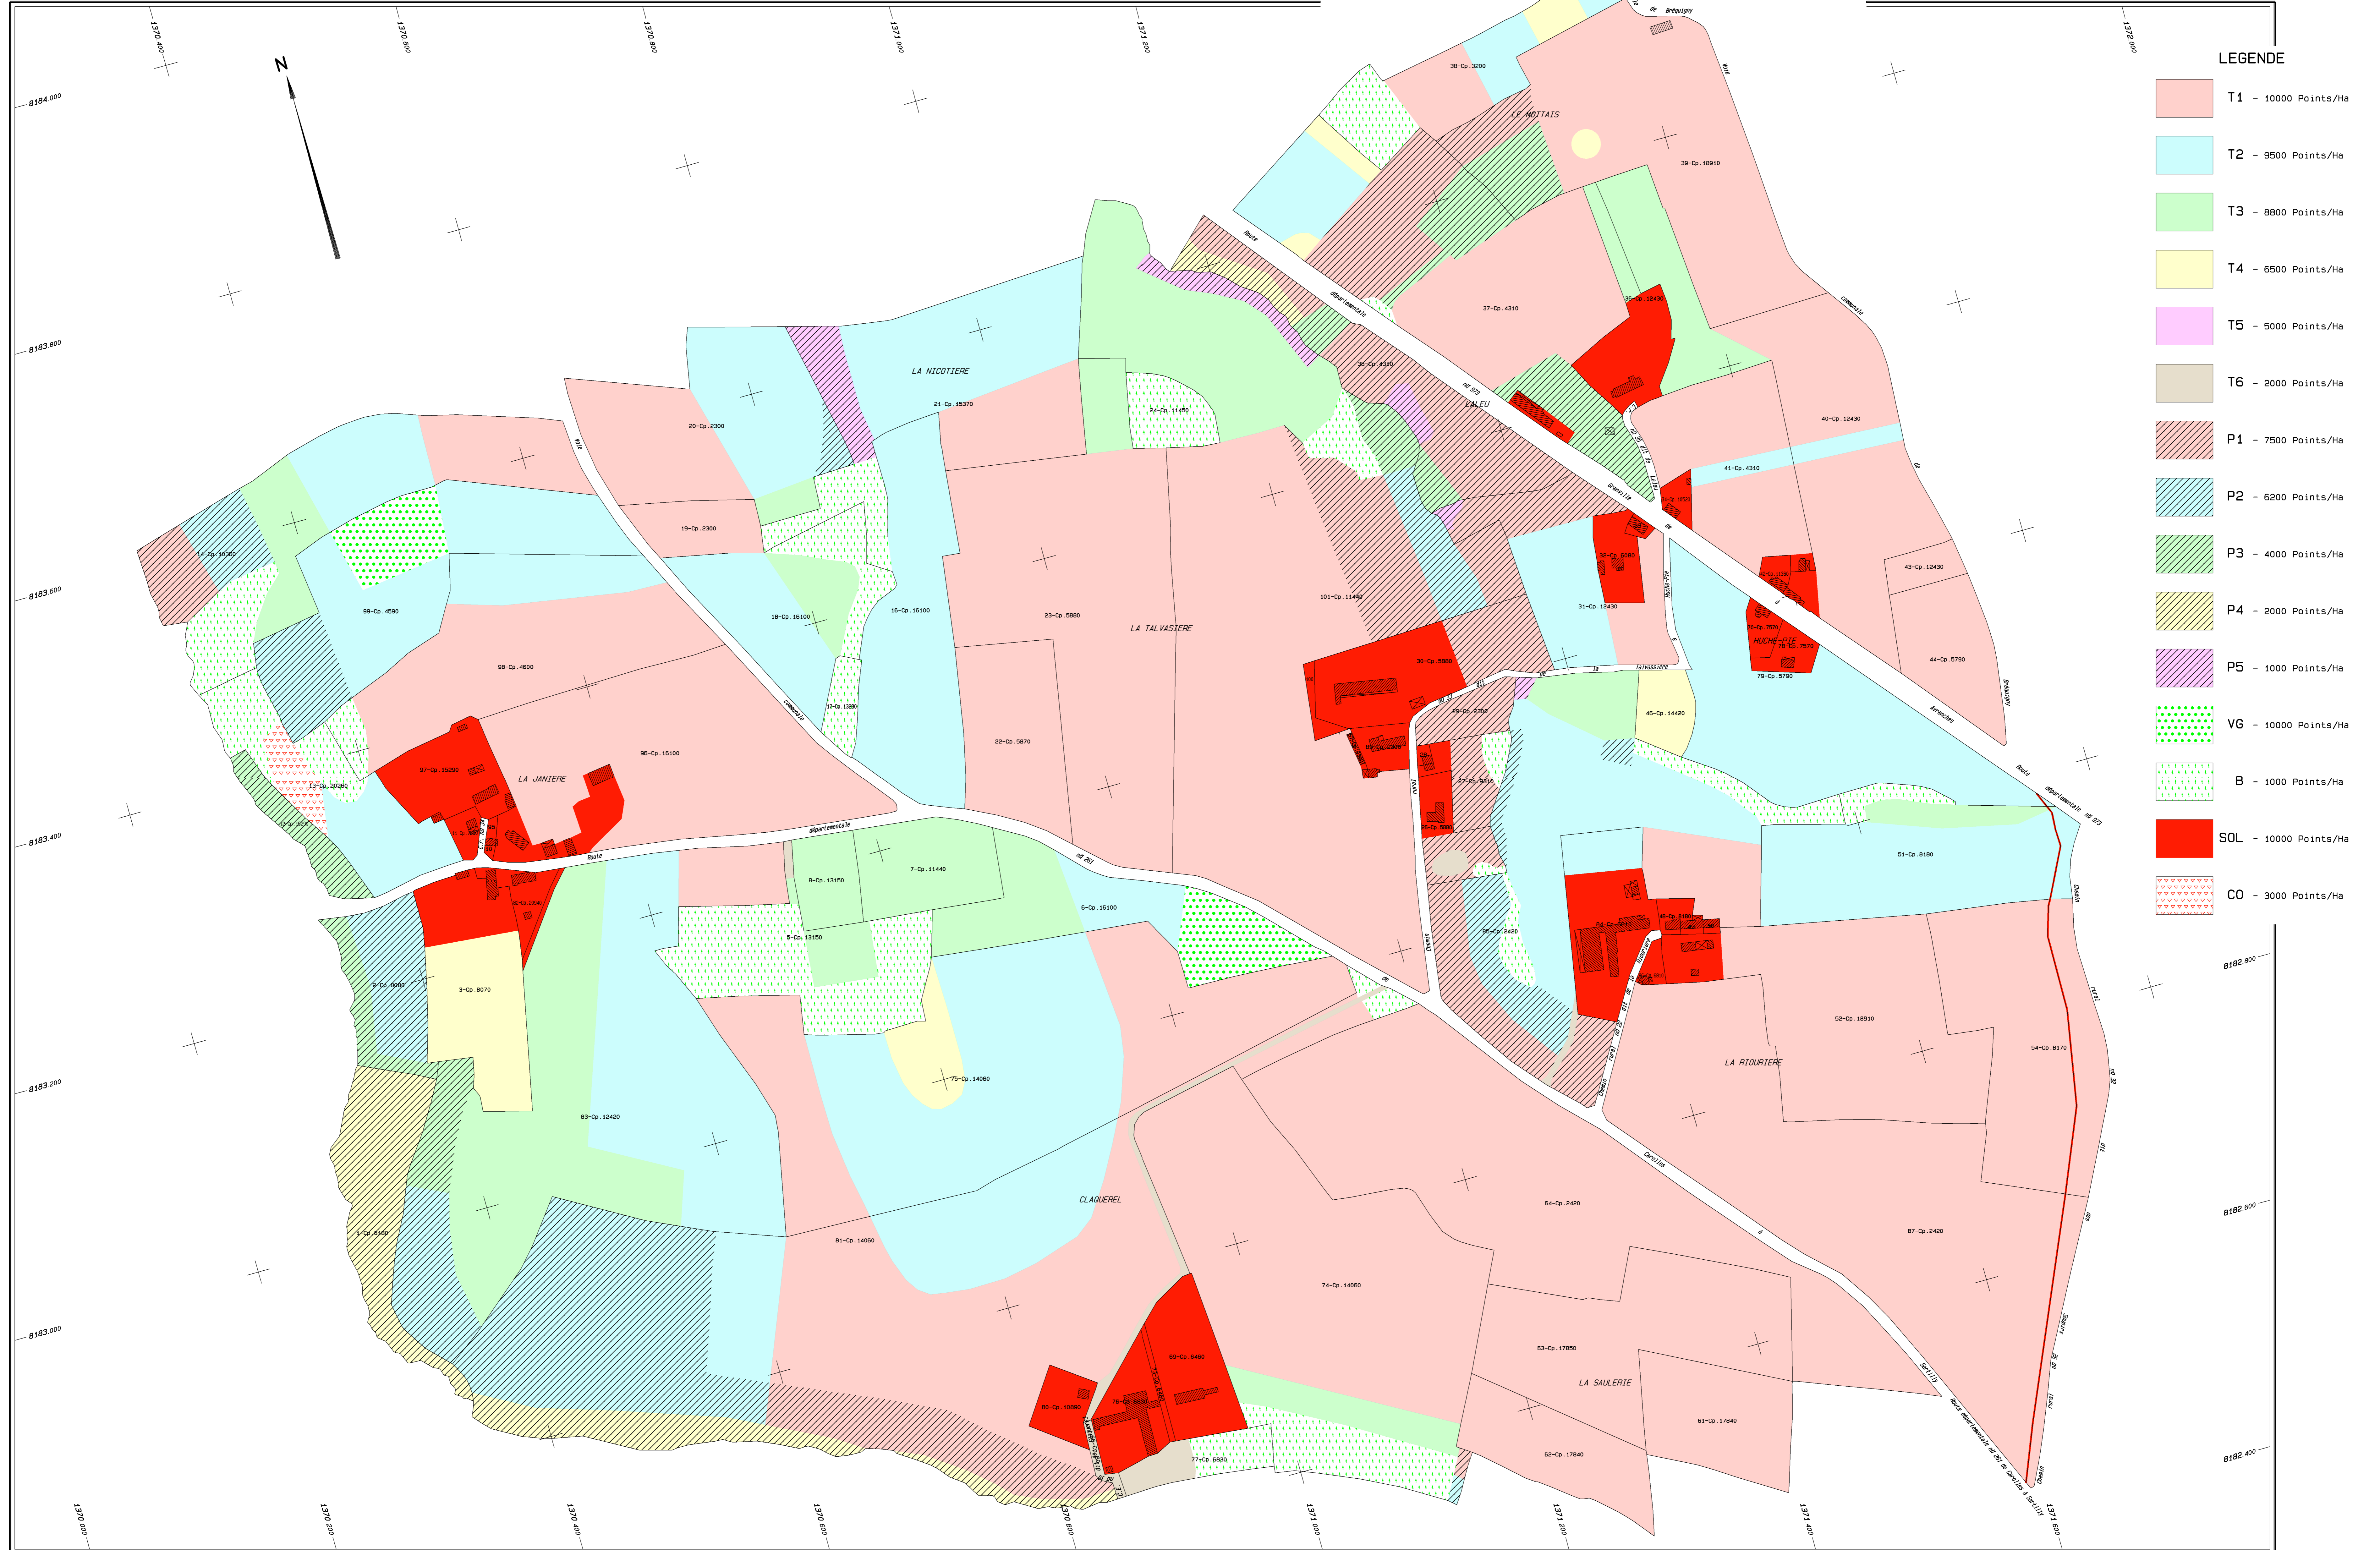

# SARTILLY (Manche)

## Section ZK

**LEGENDE**

	T1 - 10000 Points/Ha
	T2 - 9500 Points/Ha
	T3 - 8800 Points/Ha
	T4 - 6500 Points/Ha
	T5 - 5000 Points/Ha
	T6 - 2000 Points/Ha
	P1 - 7500 Points/Ha
	P2 - 6200 Points/Ha
	P3 - 4000 Points/Ha
	P4 - 2000 Points/Ha
	P5 - 1000 Points/Ha
	VG - 10000 Points/Ha
	B - 1000 Points/Ha
	SOL - 10000 Points/Ha
	CO - 3000 Points/Ha