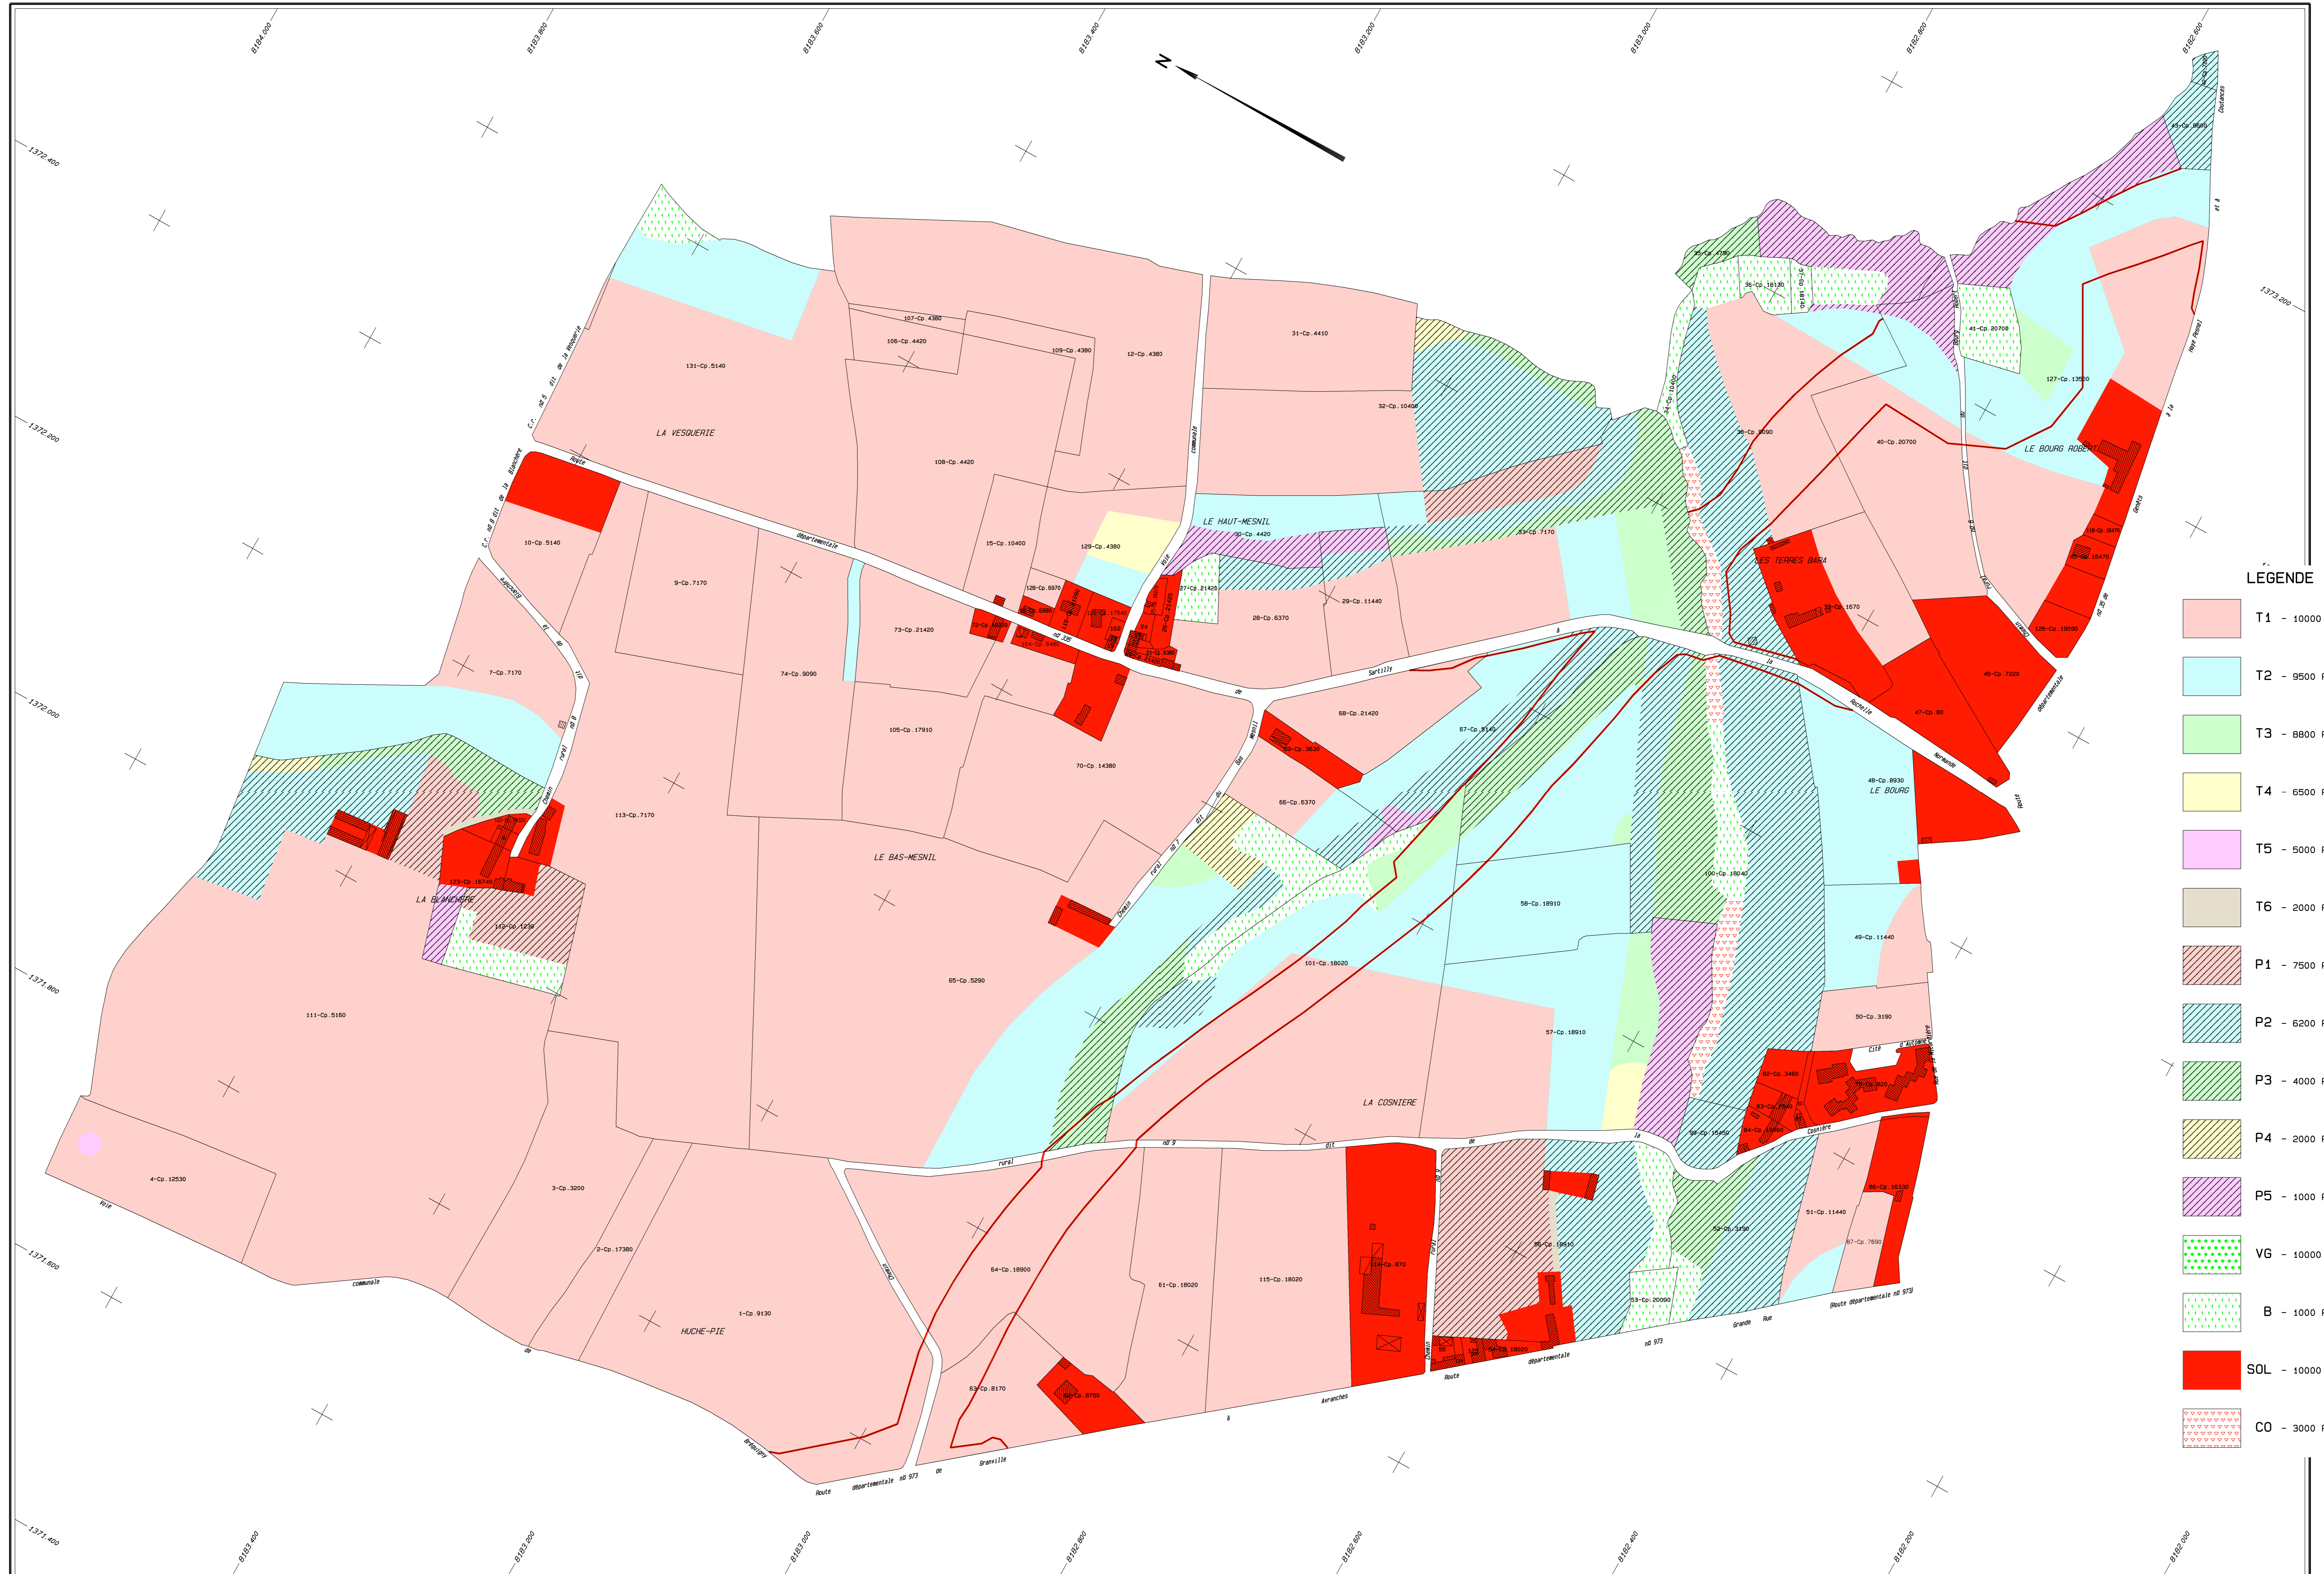

SARTILLY (Manche)

LÉGENDE

- T1 - 10000 Points/Ha
- T2 - 9500 Points/Ha
- T3 - 8800 Points/Ha
- T4 - 6500 Points/Ha
- T5 - 5000 Points/Ha
- T6 - 2000 Points/Ha
- P1 - 7500 Points/Ha
- P2 - 6200 Points/Ha
- P3 - 4000 Points/Ha
- P4 - 2000 Points/Ha
- P5 - 1000 Points/Ha
- VG - 10000 Points/Ha
- B - 1000 Points/Ha
- SOL - 10000 Points/Ha
- CO - 3000 Points/Ha