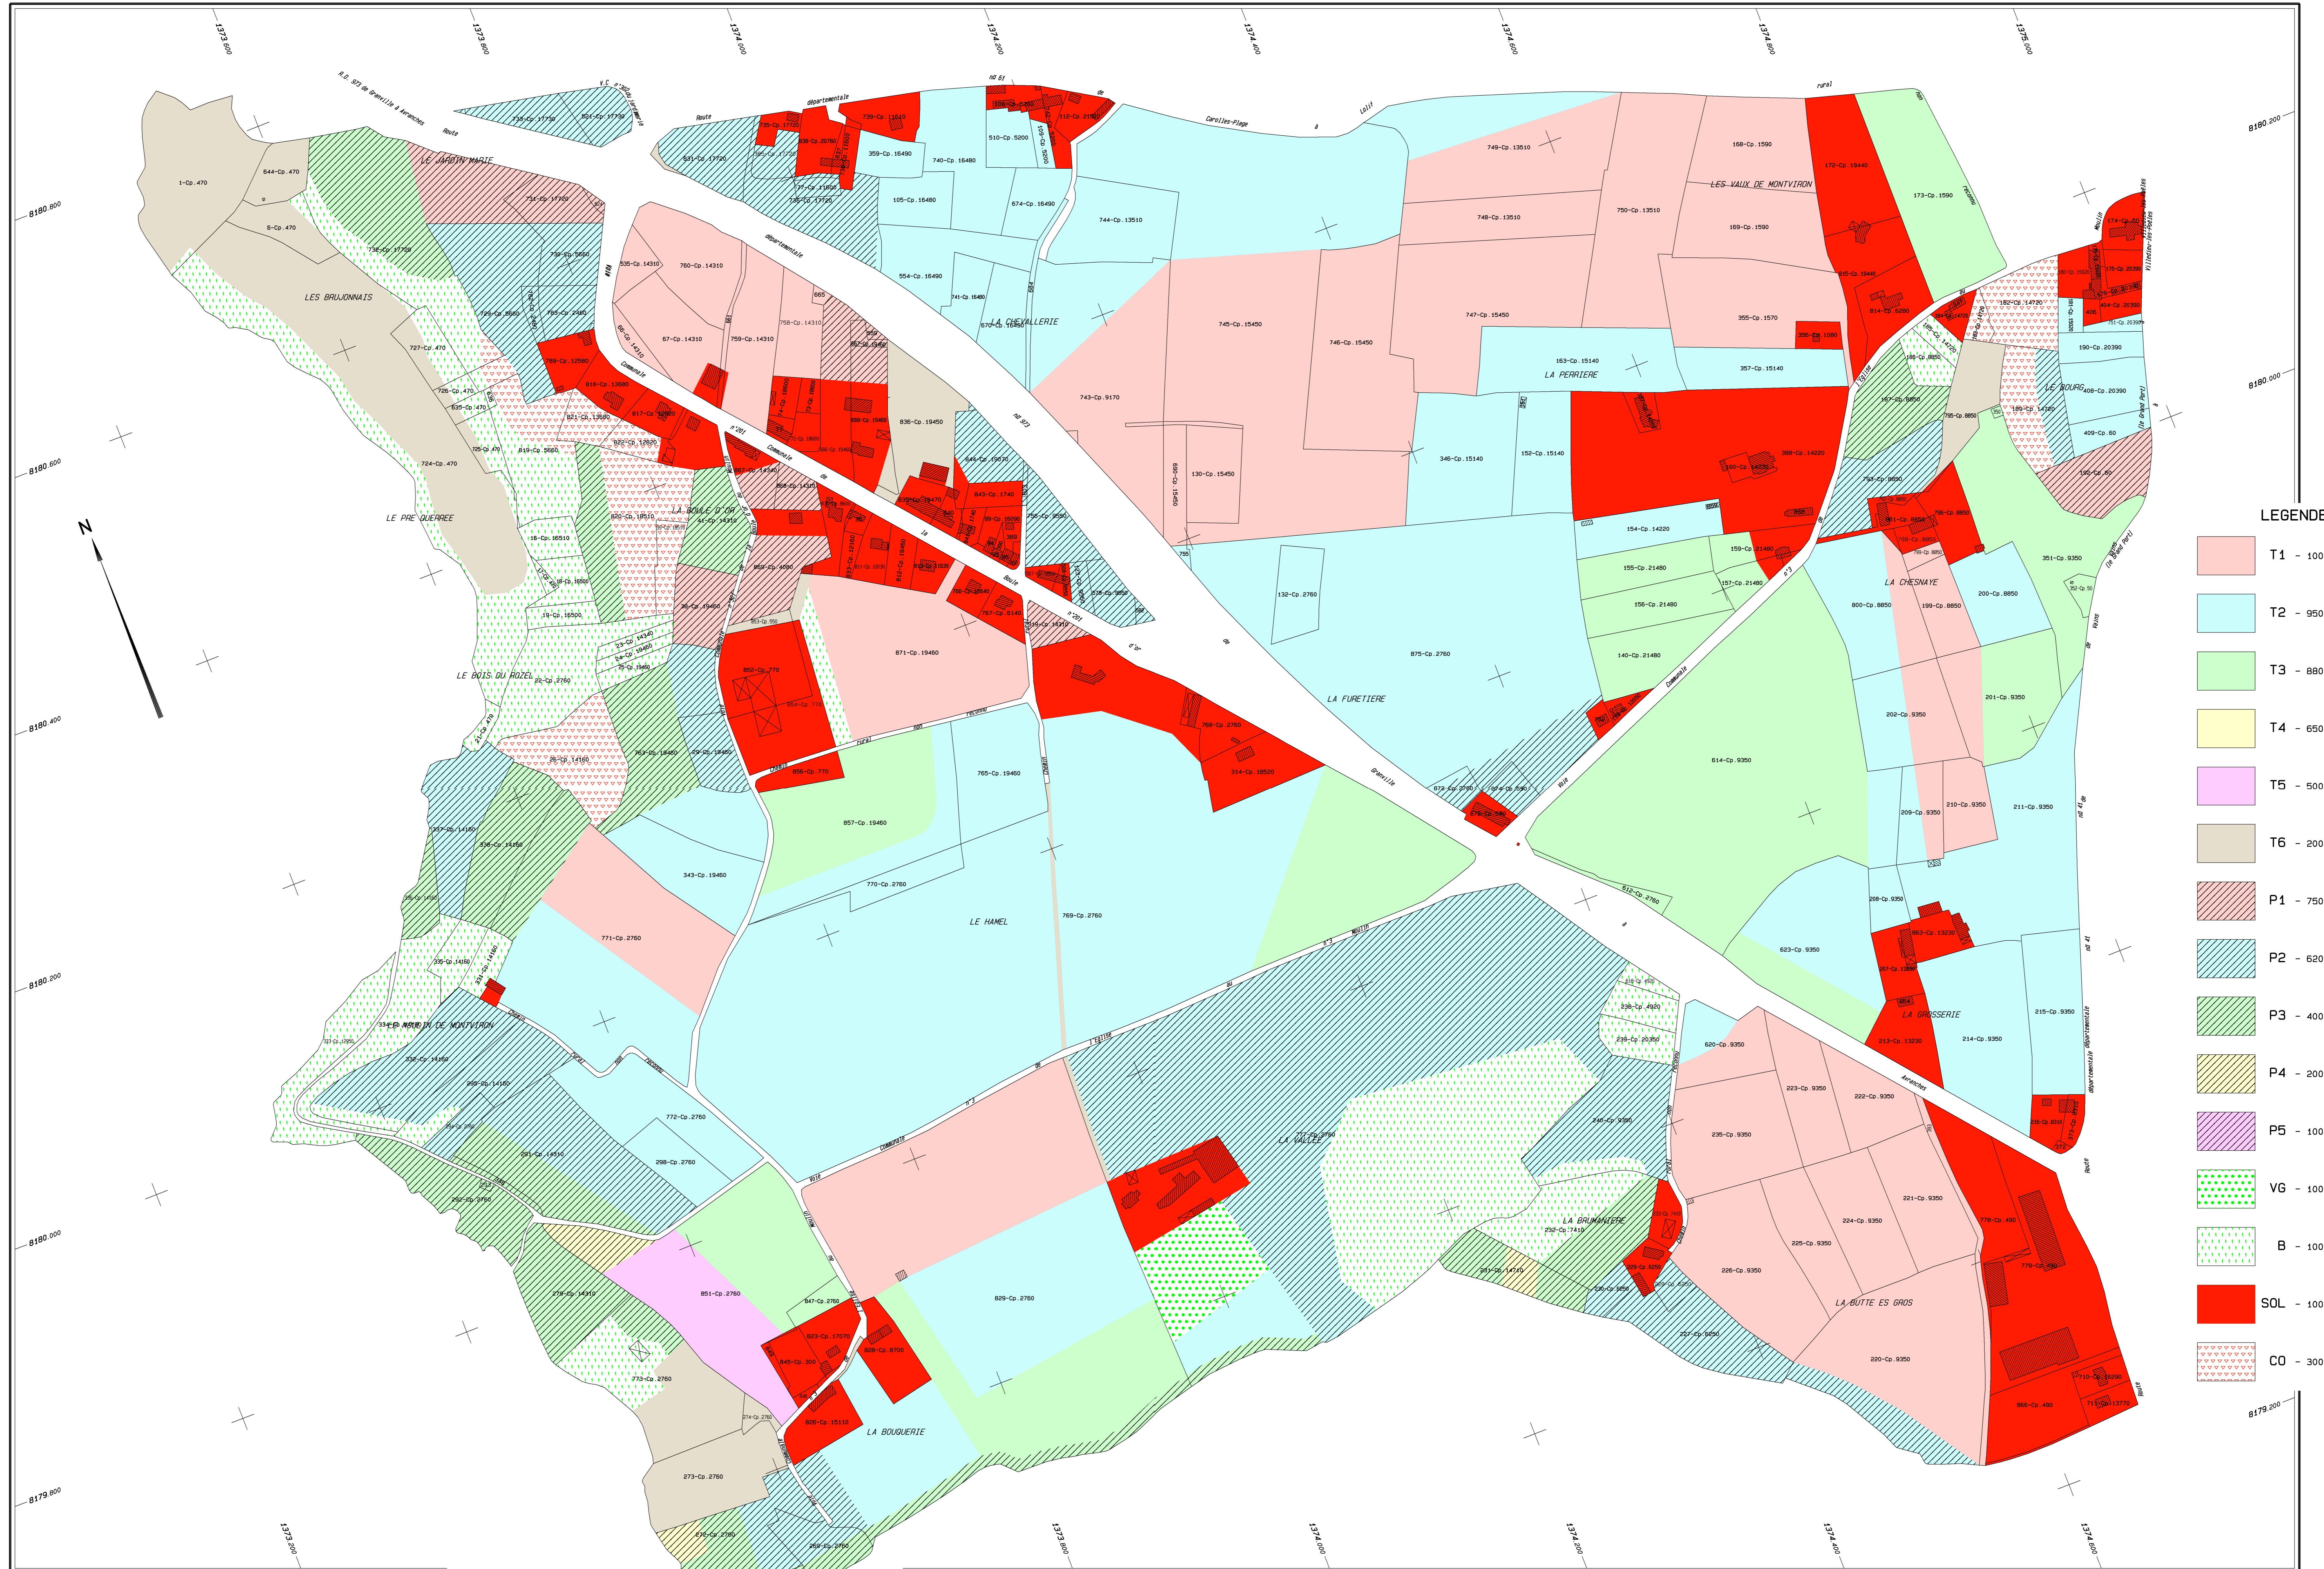

MONTVIRON (Manche)

LEGENDE

- T1 - 10000 Points/Ha
- T2 - 9500 Points/Ha
- T3 - 8800 Points/Ha
- T4 - 6500 Points/Ha
- T5 - 5000 Points/Ha
- T6 - 2000 Points/Ha
- P1 - 7500 Points/Ha
- P2 - 6200 Points/Ha
- P3 - 4000 Points/Ha
- P4 - 2000 Points/Ha
- P5 - 1000 Points/Ha
- VG - 10000 Points/Ha
- B - 1000 Points/Ha
- SOL - 10000 Points/Ha
- CO - 3000 Points/Ha