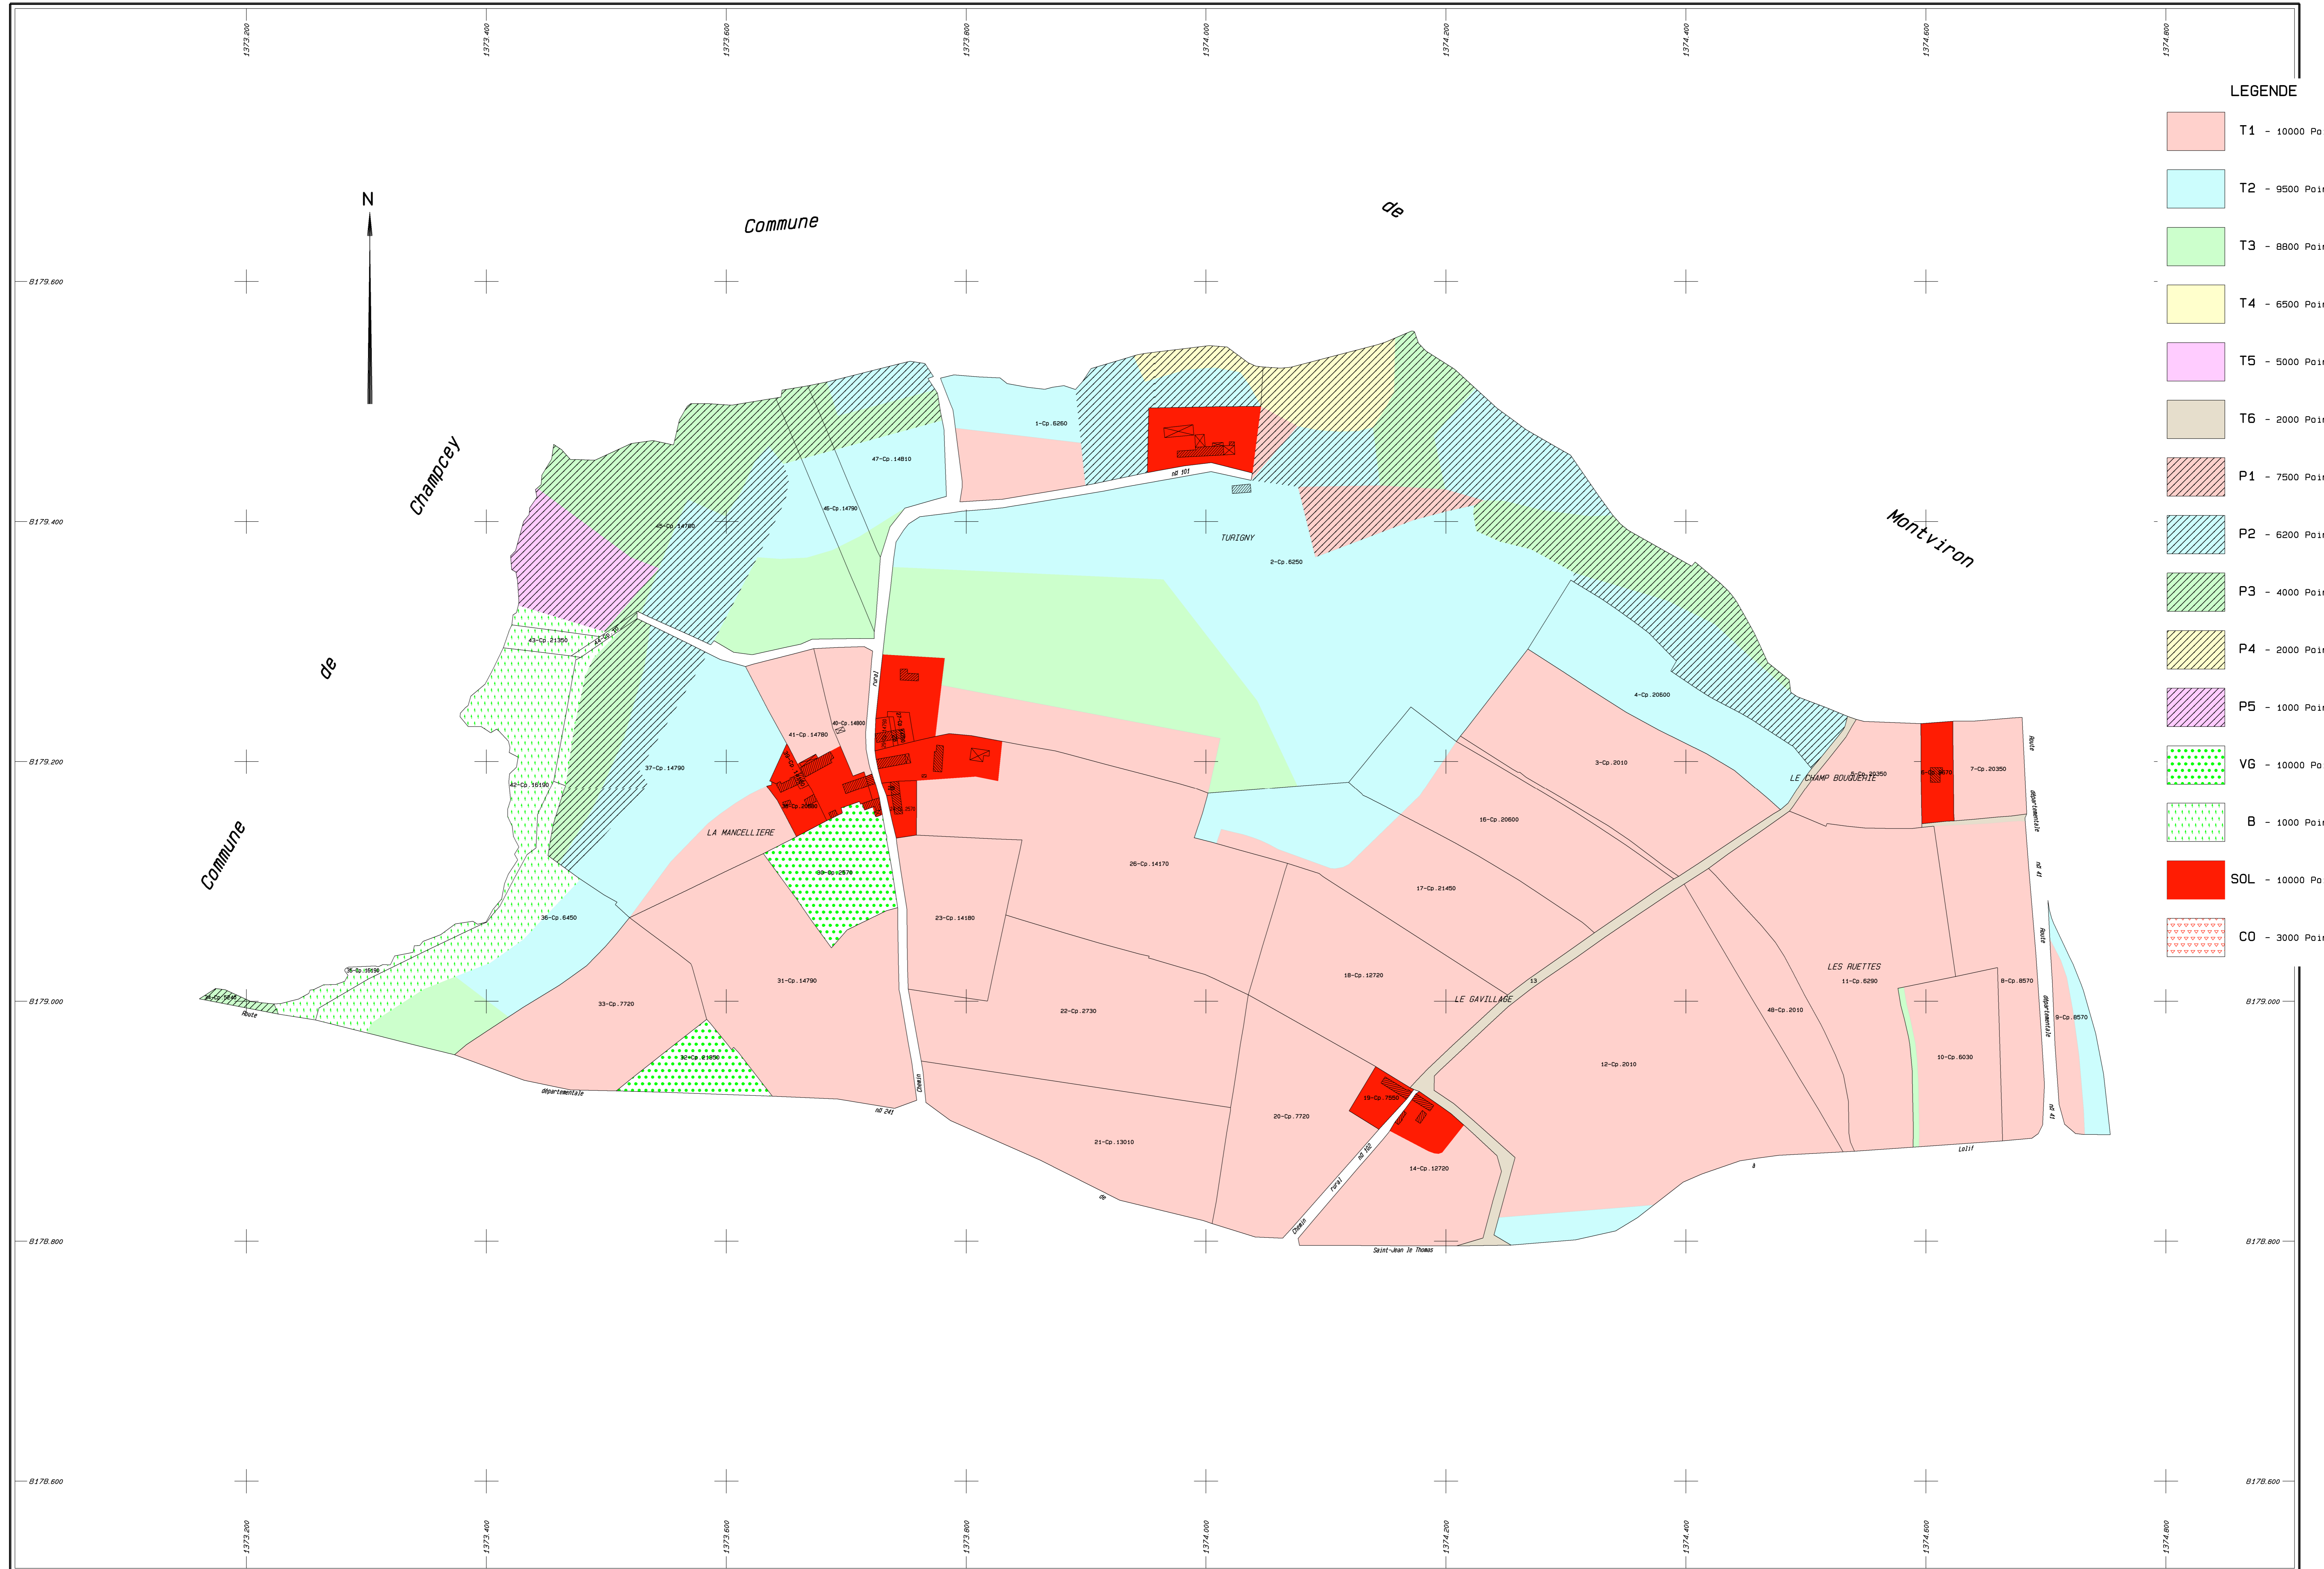

# BACILLY (Manche)

Section YB

LEGENDE

- T1 - 10000 Points/Ha
- T2 - 9500 Points/Ha
- T3 - 8800 Points/Ha
- T4 - 6500 Points/Ha
- T5 - 5000 Points/Ha
- T6 - 2000 Points/Ha
- P1 - 7500 Points/Ha
- P2 - 6200 Points/Ha
- P3 - 4000 Points/Ha
- P4 - 2000 Points/Ha
- P5 - 1000 Points/Ha
- VG - 10000 Points/Ha
- B - 1000 Points/Ha
- SOL - 10000 Points/Ha
- CO - 3000 Points/Ha